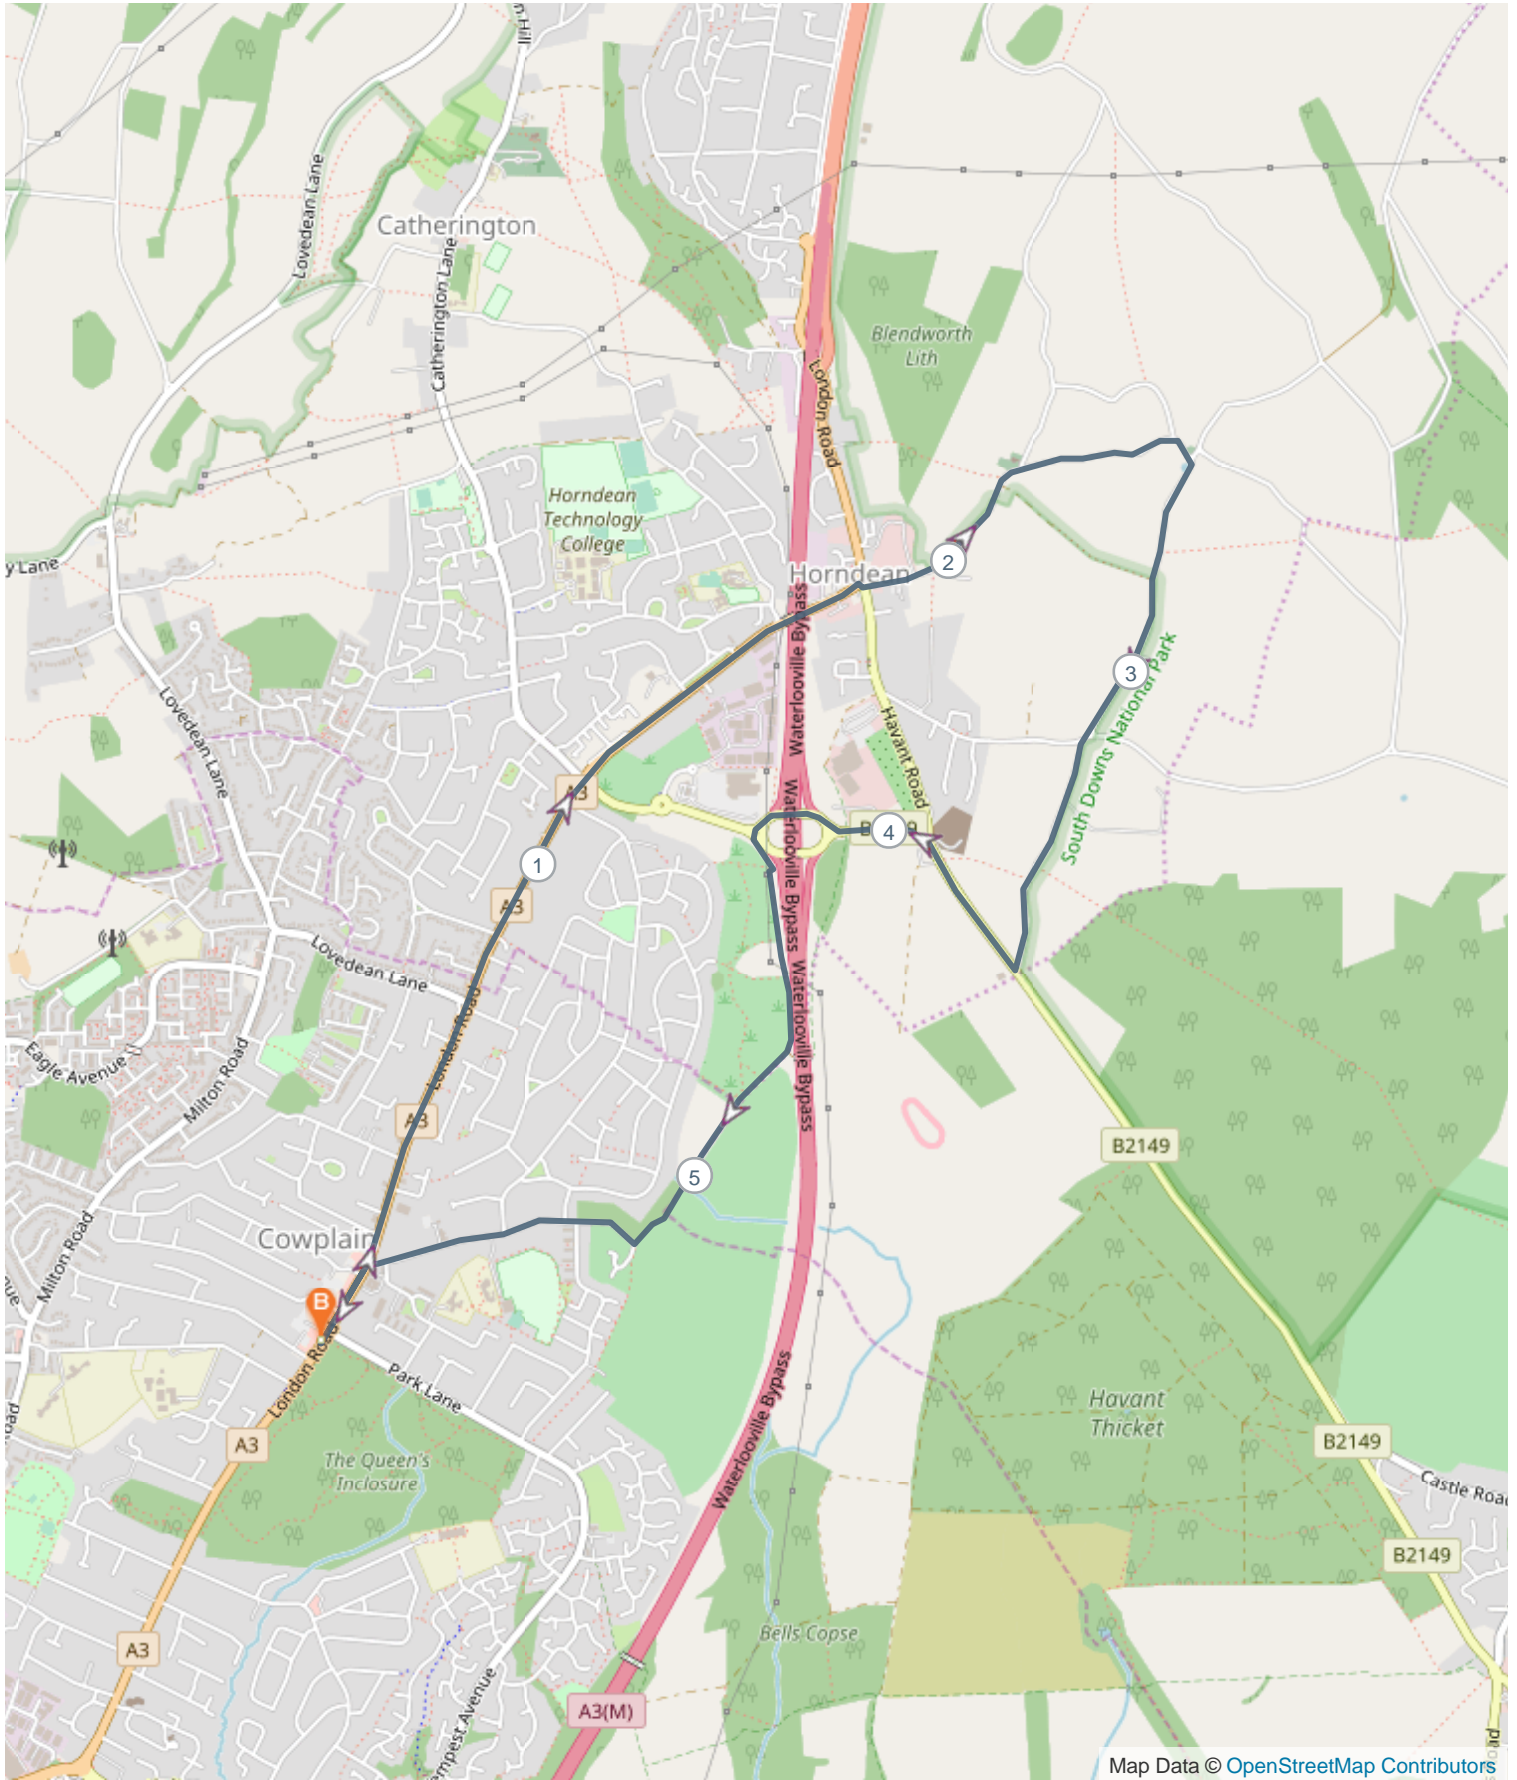

Blendworth Loop

ROUTE DIRECTIONS

No	Miles	Turn	Directions
1	0.000		Start on London Road, A3
2	1.815	↗	Turn right onto Havant Road, B2149
3	1.821	↖	Keep left onto Blendworth Lane
4	2.518	↗	Turn slight right onto Blendworth Lane
5	2.570	↗	Turn slight right onto Pattersons Lane
6	3.131		Cross Rowlands Castle Road
7	3.608	↘	Turn sharp right onto B2149
8	3.870	↖	At roundabout, take exit 1 onto Dell Piece East, B2149
9	4.105		Follow footpath over roundabout (take care crossing road)
10	4.267	↖	Take small dirt footpath
11	5.169	→	Turn right onto road
12	5.696	←	Turn left onto London Road, A3
13	5.824		