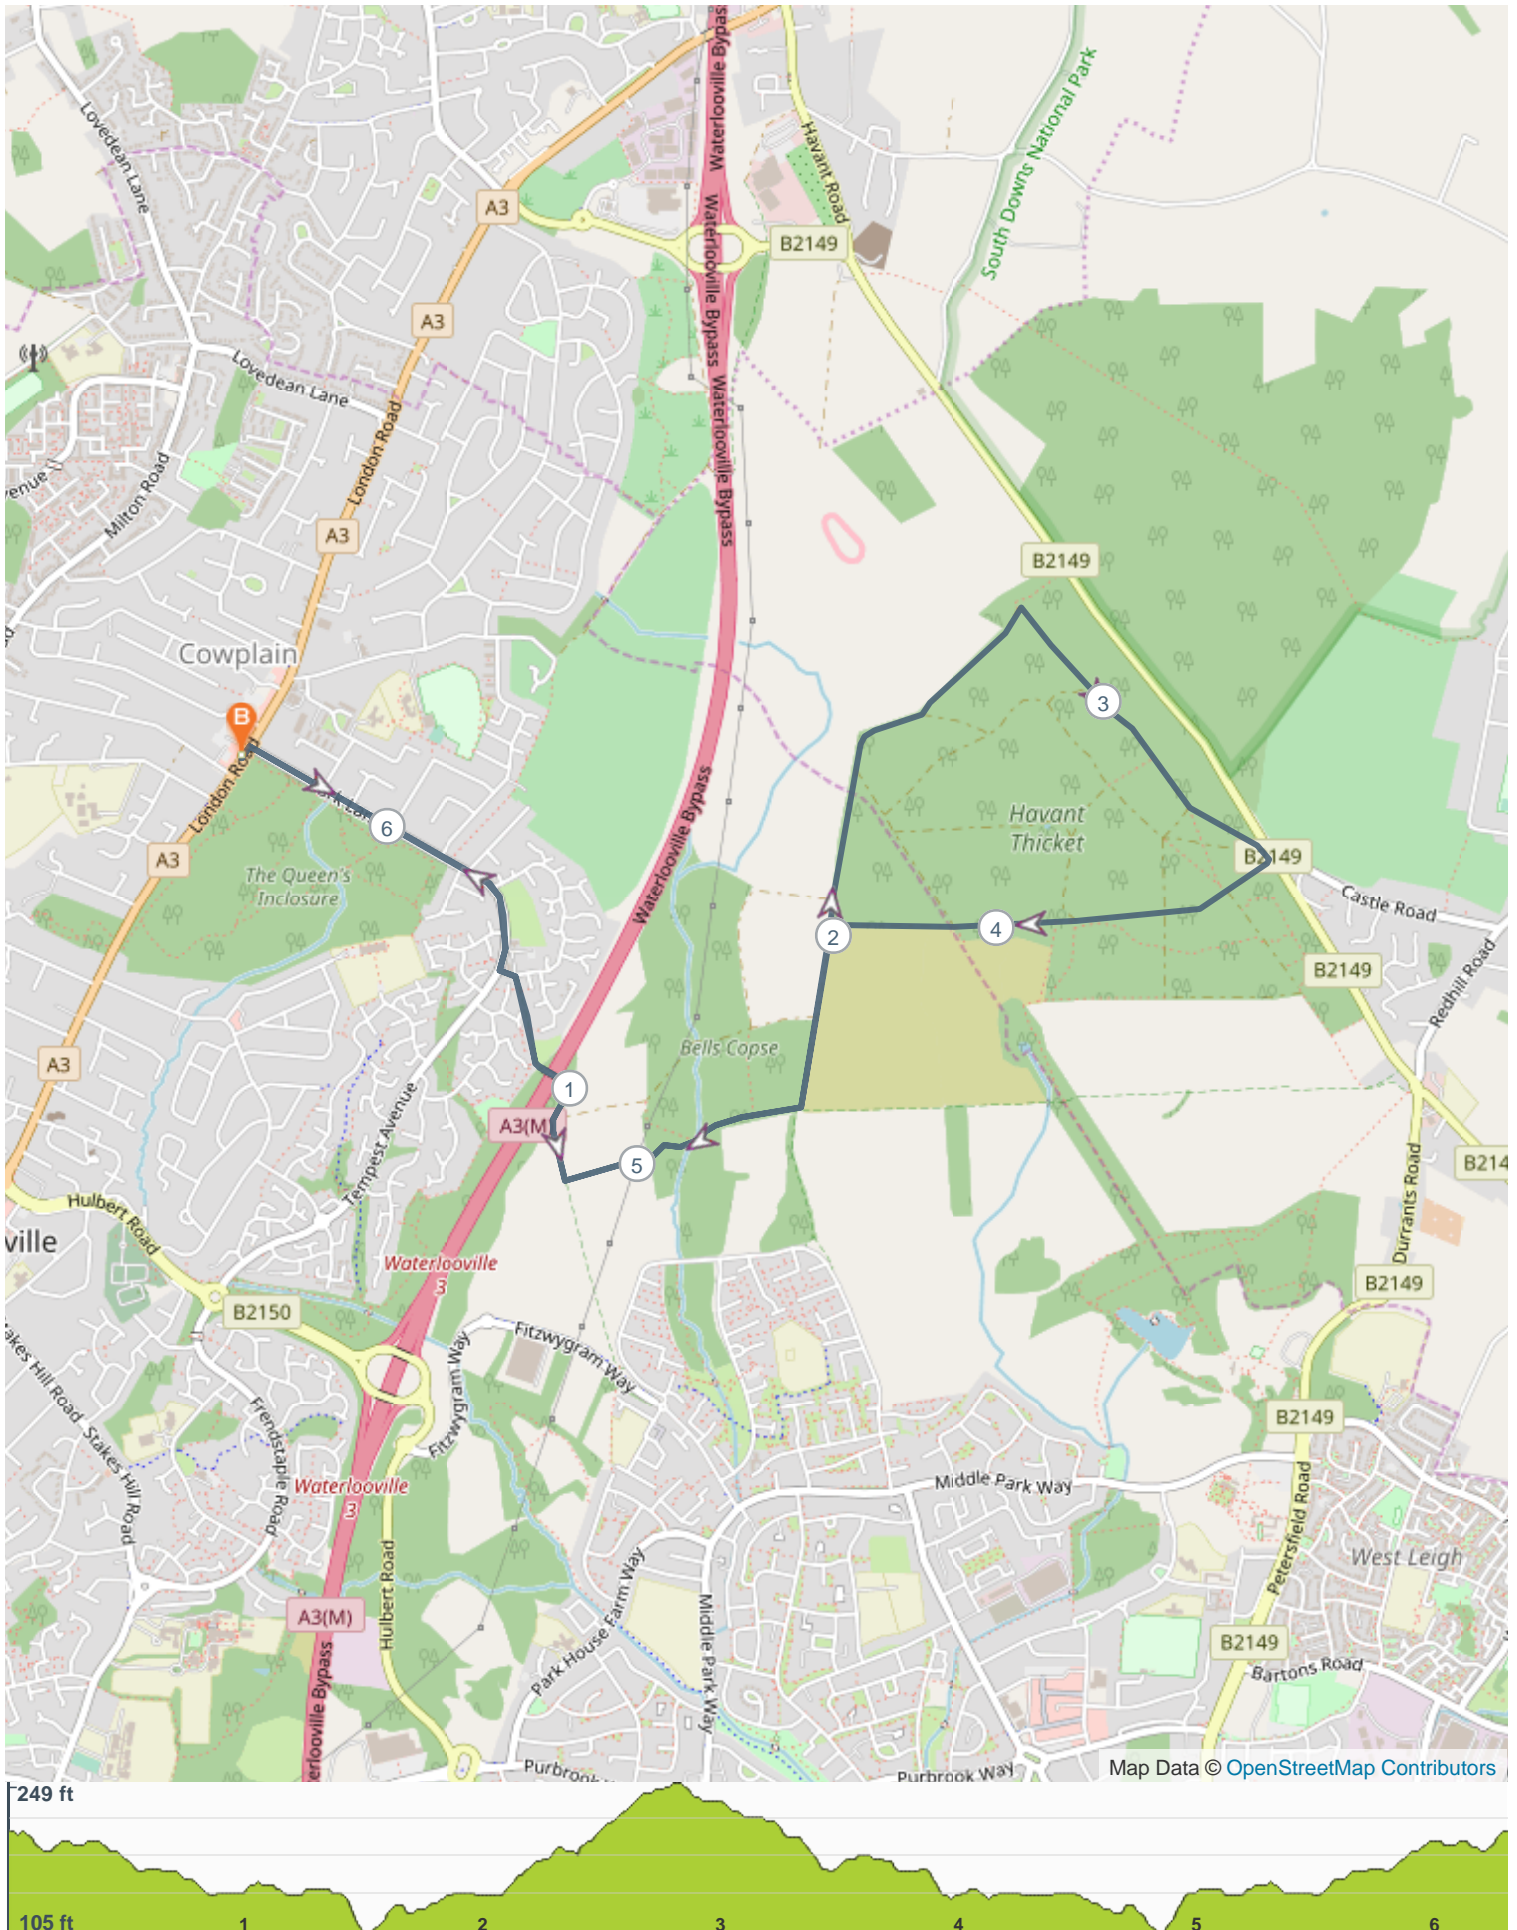

Havant Thicket

ROUTE DIRECTIONS

No	Miles	Turn	Directions
1	0.000		Start on London Road, A3
2	0.016	→	Turn right onto Park Lane
3	0.704	←	Turn left onto Grassmere Way
4	0.735	↗	Turn right onto gravel footpath
5	1.091	←	Turn left onto footpath
6	1.643	←	Turn slight left onto gravel track
7	2.748	→	Turn slight right
8	3.445	↗	Turn right through metal barrier
9	4.195	←	Turn left
10	5.032	→	Turn right onto track
11	5.554	↖	Turn left onto Grassmere Way
12	5.588	→	Turn right onto Tempest Avenue
13	6.294	←	Turn left onto London Road, A3
14	6.296		